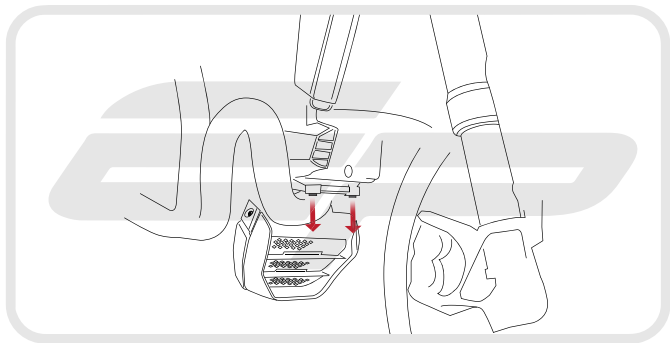

EVOTECH®
P E R F O R M A N C E

Installation Instructions

DUCATI MONSTER 1200 AND 1200s ENGINE GUARD

Product Reference - 11684

Kit Contents

- A** 1 x Engine Guard
- B** 2 x Mounting Spacers
- C** 2 x M8 - 35 Socket Button Heads
- D** 2 x M8 Washers