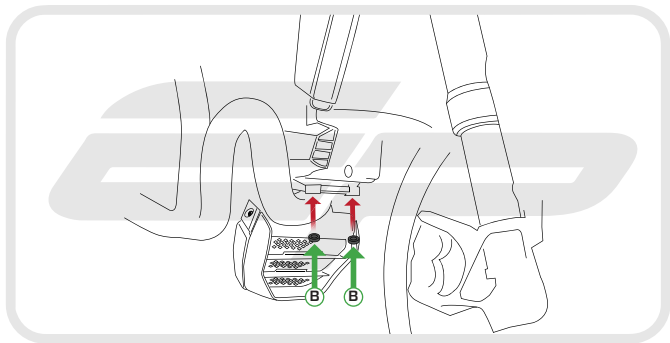

EVOTECH®
P E R F O R M A N C E