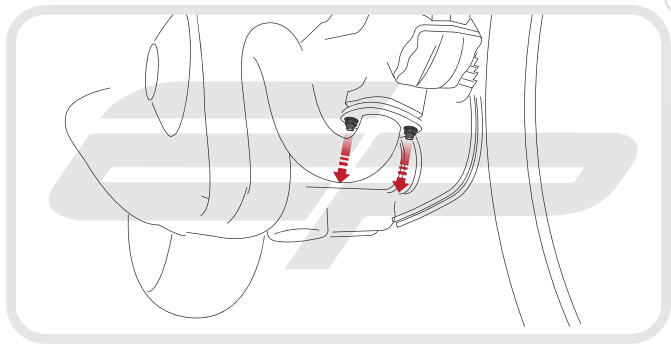

EVOTECH®
P E R F O R M A N C E

Installation Instructions

DUCATI SCRAMBLER 2015 and MONSTER 796 ENGINE GUARD

Product Reference - 12330

Kit Contents

- A** 1 x Engine Guard
- B** 1 x Upper Bracket
- C** 1 x Lower Bracket
- D** 1 x M6 - 16 Cap Head Bolt
- E** 4 x M6 - 12 Socket Button Head

Caution

Tighten nuts up evenly
to ensure bracket
fully clamps exhaust

B

OEM PART

OEM PART

Ducati Scrambler Only

Ducati Scrambler Only

Ducati Scrambler Only