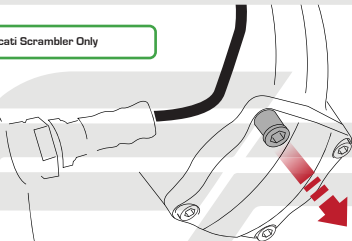

EVOTECH®
P E R F O R M A N C E

Installation Instructions

DUCATI SCRAMBLER 2015 and MONSTER 796 ENGINE GUARD

Product Reference - 12330

Kit Contents

- A** 1 x Engine Guard
- B** 1 x Upper Bracket
- C** 1 x Lower Bracket
- D** 1 x M6 - 16 Cap Head Bolt
- E** 4 x M6 - 12 Socket Button Head

Caution

Tighten nuts up evenly
to ensure bracket
fully clamps exhaust

B

OEM PART

OEM PART

Ducati Scrambler Only

Ducati Scrambler Only

Ducati Scrambler Only

Ducati Scrambler Only

Ducati Scrambler Only

Tuck cable behind fairing and replace bolt

EVOTECH®
P E R F O R M A N C E

www.evotech-performance.com