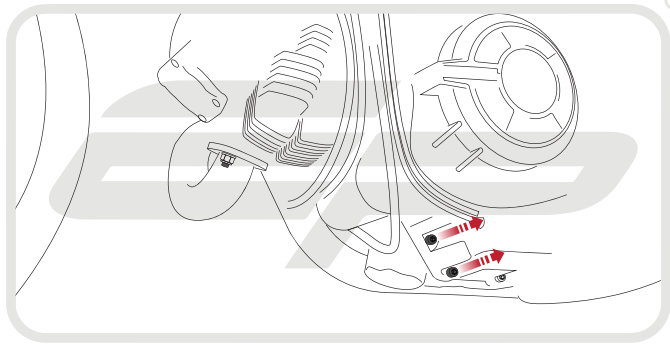

EVOTECH®
P E R F O R M A N C E

Installation Instructions

DUCATI SCRAMBLER 2015 and MONSTER 796 ENGINE GUARD

Product Reference - 12330

Kit Contents

- A** 1 x Engine Guard
- B** 1 x Upper Bracket
- C** 1 x Lower Bracket
- D** 1 x M6 - 16 Cap Head Bolt
- E** 4 x M6 - 12 Socket Button Head

Caution

Tighten nuts up evenly
to ensure bracket
fully clamps exhaust

B

OEM PART

OEM PART

Ducati Scrambler Only

Ducati Scrambler Only

Ducati Scrambler Only

Ducati Scrambler Only

Ducati Scrambler Only

Tuck cable behind fairing and replace bolt

EVOTECH®
P E R F O R M A N C E

www.evotech-performance.com