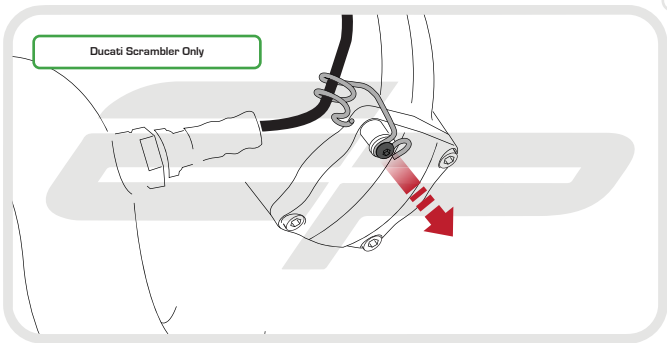

EVOTECH®
P E R F O R M A N C E

Installation Instructions

DUCATI SCRAMBLER 2015 and MONSTER 796 ENGINE GUARD

Product Reference - 12330

Kit Contents

- A** 1 x Engine Guard
- B** 1 x Upper Bracket
- C** 1 x Lower Bracket
- D** 1 x M6 - 16 Cap Head Bolt
- E** 4 x M6 - 12 Socket Button Head

Caution

Tighten nuts up evenly
to ensure bracket
fully clamps exhaust

B

OEM PART

OEM PART

Ducati Scrambler Only

Ducati Scrambler Only

Ducati Scrambler Only

Ducati Scrambler Only

Ducati Scrambler Only

Tuck cable behind fairing and replace bolt

EVOTECH®
P E R F O R M A N C E

www.evotech-performance.com