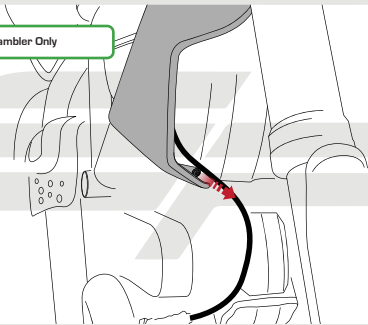

Caution

Tighten nuts up evenly
to ensure bracket
fully clamps exhaust

B

OEM PART

OEM PART

Ducati Scrambler Only

Ducati Scrambler Only

Ducati Scrambler Only

Ducati Scrambler Only

Ducati Scrambler Only

Tuck cable behind fairing and replace bolt

EVOTECH®
P E R F O R M A N C E

www.evotech-performance.com