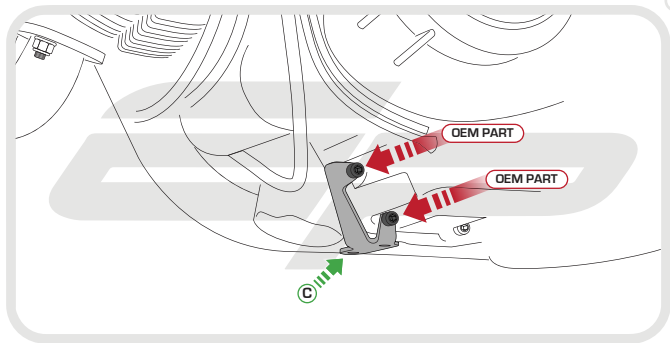

EVOTECH®
P E R F O R M A N C E

Installation Instructions

DUCATI SCRAMBLER 2015 and MONSTER 796 ENGINE GUARD

Product Reference - 12330

Kit Contents

- A** 1 x Engine Guard
- B** 1 x Upper Bracket
- C** 1 x Lower Bracket
- D** 1 x M6 - 16 Cap Head Bolt
- E** 4 x M6 - 12 Socket Button Head

Caution

Tighten nuts up evenly
to ensure bracket
fully clamps exhaust

B

OEM PART

OEM PART

Ducati Scrambler Only

Ducati Scrambler Only

Ducati Scrambler Only

Ducati Scrambler Only

Ducati Scrambler Only

Tuck cable behind fairing and replace bolt

EVOTECH®
P E R F O R M A N C E

www.evotech-performance.com