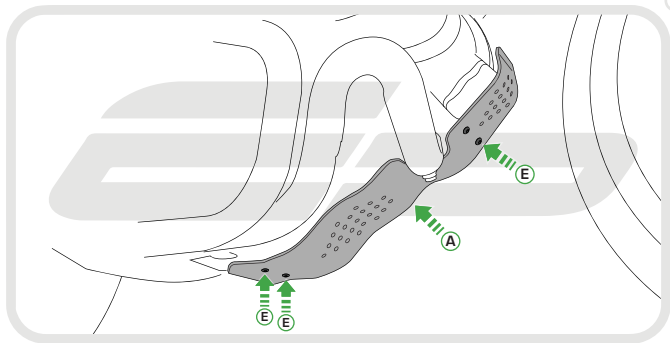

EVOTECH®
P E R F O R M A N C E

Installation Instructions

DUCATI SCRAMBLER 2015 and MONSTER 796 ENGINE GUARD

Product Reference - 12330

Kit Contents

- A** 1 x Engine Guard
- B** 1 x Upper Bracket
- C** 1 x Lower Bracket
- D** 1 x M6 - 16 Cap Head Bolt
- E** 4 x M6 - 12 Socket Button Head

Caution

Tighten nuts up evenly
to ensure bracket
fully clamps exhaust

B

OEM PART

OEM PART

Ducati Scrambler Only

Ducati Scrambler Only

Ducati Scrambler Only

Ducati Scrambler Only

Ducati Scrambler Only

Tuck cable behind fairing and replace bolt

EVOTECH®
P E R F O R M A N C E

www.evotech-performance.com