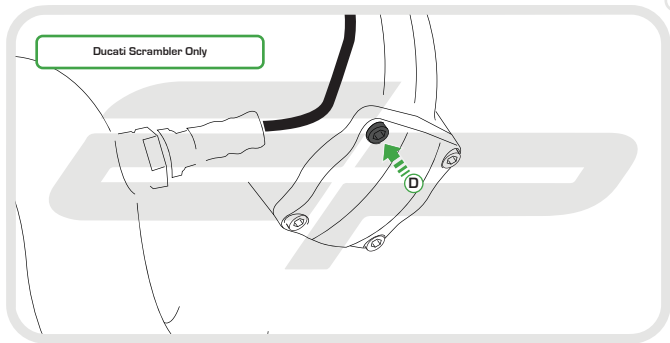

EVOTECH®
P E R F O R M A N C E

Installation Instructions

DUCATI SCRAMBLER 2015 and MONSTER 796 ENGINE GUARD

Product Reference - 12330

Kit Contents

- A** 1 x Engine Guard
- B** 1 x Upper Bracket
- C** 1 x Lower Bracket
- D** 1 x M6 - 16 Cap Head Bolt
- E** 4 x M6 - 12 Socket Button Head

Caution

Tighten nuts up evenly
to ensure bracket
fully clamps exhaust

B

OEM PART

OEM PART

Ducati Scrambler Only

Ducati Scrambler Only

Ducati Scrambler Only

Ducati Scrambler Only

Ducati Scrambler Only

Tuck cable behind fairing and replace bolt

EVOTECH®
P E R F O R M A N C E

www.evotech-performance.com