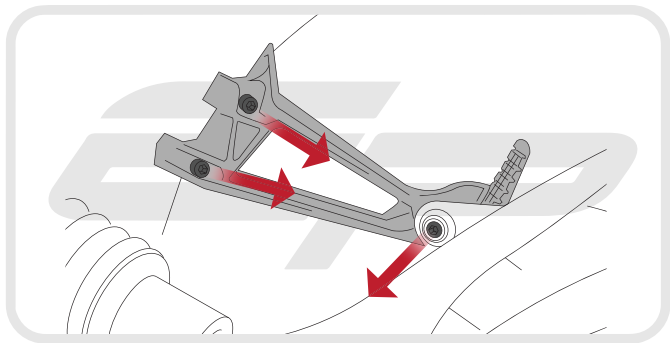

EVOTECH®
P E R F O R M A N C E

Installation Instructions

DUCATI MONSTER EXHAUST HANGER

Product Reference - 9169

Kit Contents

- A** 1 x Exhaust Hanger
- B** 1 x M8 x 45 Black Screw
- C** 1 x M8 Custom Washer
- D** 1 x M8 Flange Nut
- E** 2 x Black Plastic Spacers
- F** 2 x M8 x 30 Black Screws
- G** 3 x M8 Black Washers