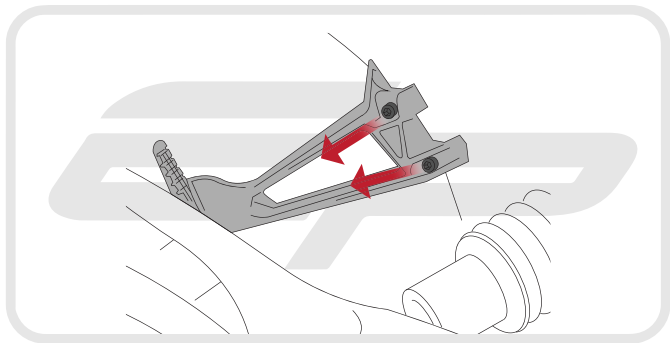

EVOTECH®
P E R F O R M A N C E

Installation Instructions

DUCATI MONSTER EXHAUST HANGER

Product Reference - 9169

Kit Contents

- A** 1 x Exhaust Hanger
- B** 1 x M8 x 45 Black Screw
- C** 1 x M8 Custom Washer
- D** 1 x M8 Flange Nut
- E** 2 x Black Plastic Spacers
- F** 2 x M8 x 30 Black Screws
- G** 3 x M8 Black Washers