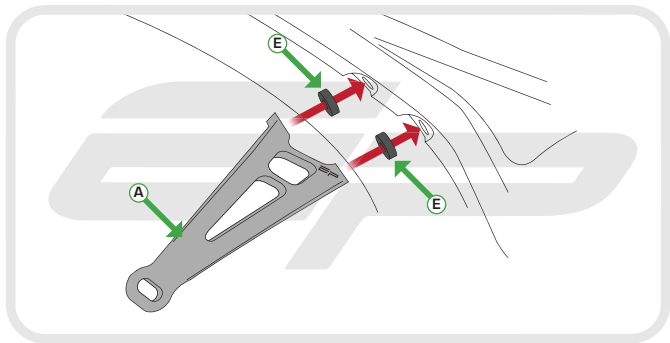

EVOTECH®
P E R F O R M A N C E

Installation Instructions

DUCATI MONSTER EXHAUST HANGER

Product Reference - 9169

Kit Contents

- A** 1 x Exhaust Hanger
- B** 1 x M8 x 45 Black Screw
- C** 1 x M8 Custom Washer
- D** 1 x M8 Flange Nut
- E** 2 x Black Plastic Spacers
- F** 2 x M8 x 30 Black Screws
- G** 3 x M8 Black Washers