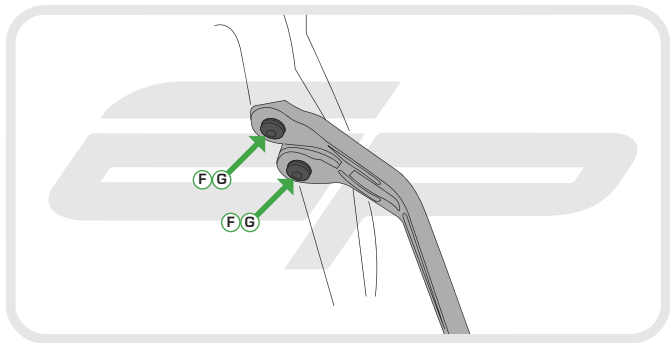

EVOTECH®
P E R F O R M A N C E