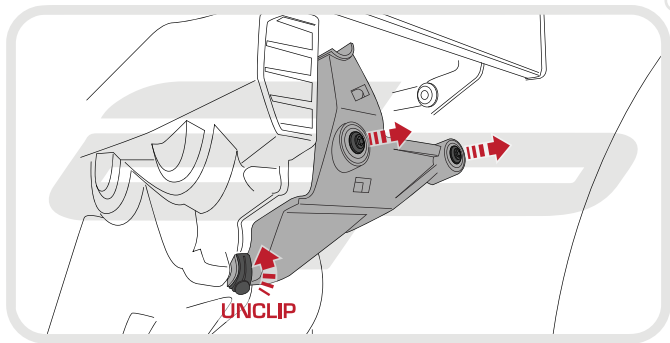

EVOTECH®
P E R F O R M A N C E

Installation Instructions

DUCATI MULTISTRADA 2015 ENGINE GUARD

Product Reference - 12541

Kit Contents

- A** 1 x Engine Guard
- B** 1 x Upper Bracket
- C** 1 x Lower Bracket
- D** 2 x M6 - 12 Silver Socket Button Head Screws
- E** 2 x Cable Ties
- F** 3 x M6 - 16 Black Socket Button Head Screws
- G** 3 x M6 Black Washers